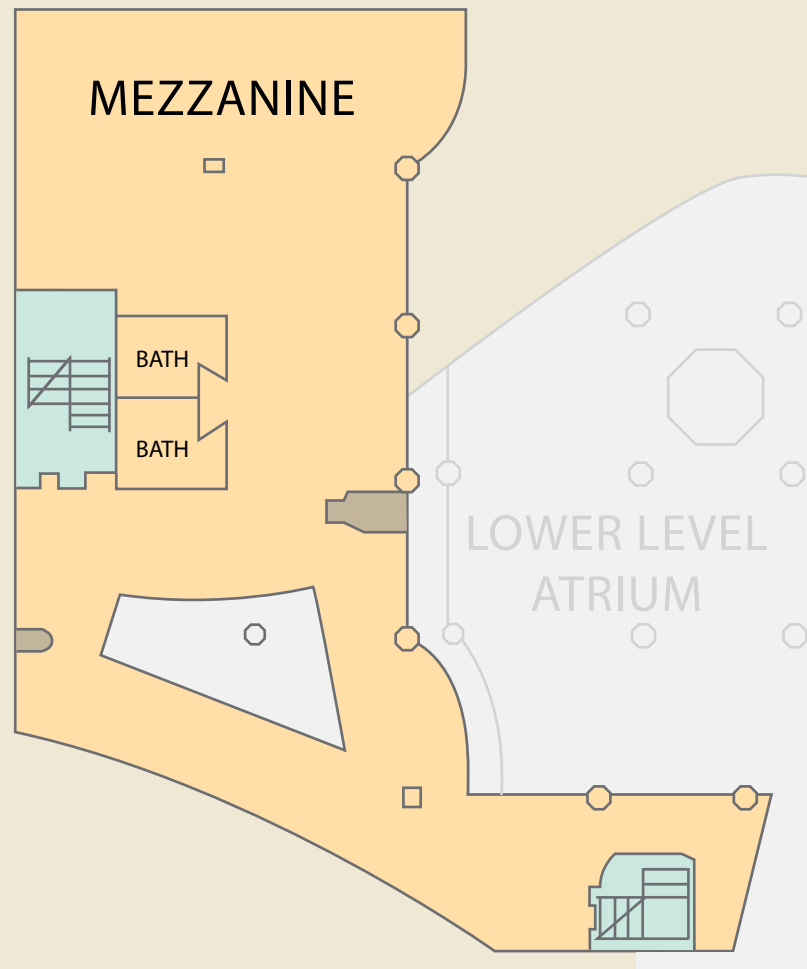

MARQUEE EVENTS

featuring the gershon fox ballroom

ERIC FOLEY PHOTOGRAPHY

HARTFORD, CONNECTICUT

THE GERSHON FOX BALLROOM
HARTFORD'S *most stylish* VENUE

MARQUEE EVENTS is the exclusive host to the Gershon Fox Ballroom and the Mezzanine Lounge. Located in the historic landmark G. Fox Building in downtown Hartford, we are in the center of it all. We are within walking distance from the Connecticut Convention Center, providing convenience for large conferences as they enjoy an evening reception filled with delicious food and cocktails here at Marquee. We are the perfect venue for any event – from formal evening galas and cocktail receptions to business luncheons. Corporate events large or intimate, Marquee can promise you a unique affair that you will never forget.

SETTING

Marquee Events featuring the Gershon Fox Ballroom, the Mezzanine Lounge and the Atrium at 960 Main offers everything you need to make your business beautiful, meeting memorable, and special event spectacular. Creative in approach and innovative in design, Marquee will provide a breath of fresh air for your attendees. In the right room, big plans come to life. Three in-house flexible state-of-the-art meeting rooms totaling 18,086 square feet conform to your every need. Conveniently located in the historic downtown Hartford's business district, our facility allows you to flow freely and conduct business with confidence while we take care of your guests' and clients' needs. The fabulous 5,332 square foot Gershon Fox Ballroom is your ticket to a spectacular event to remember.