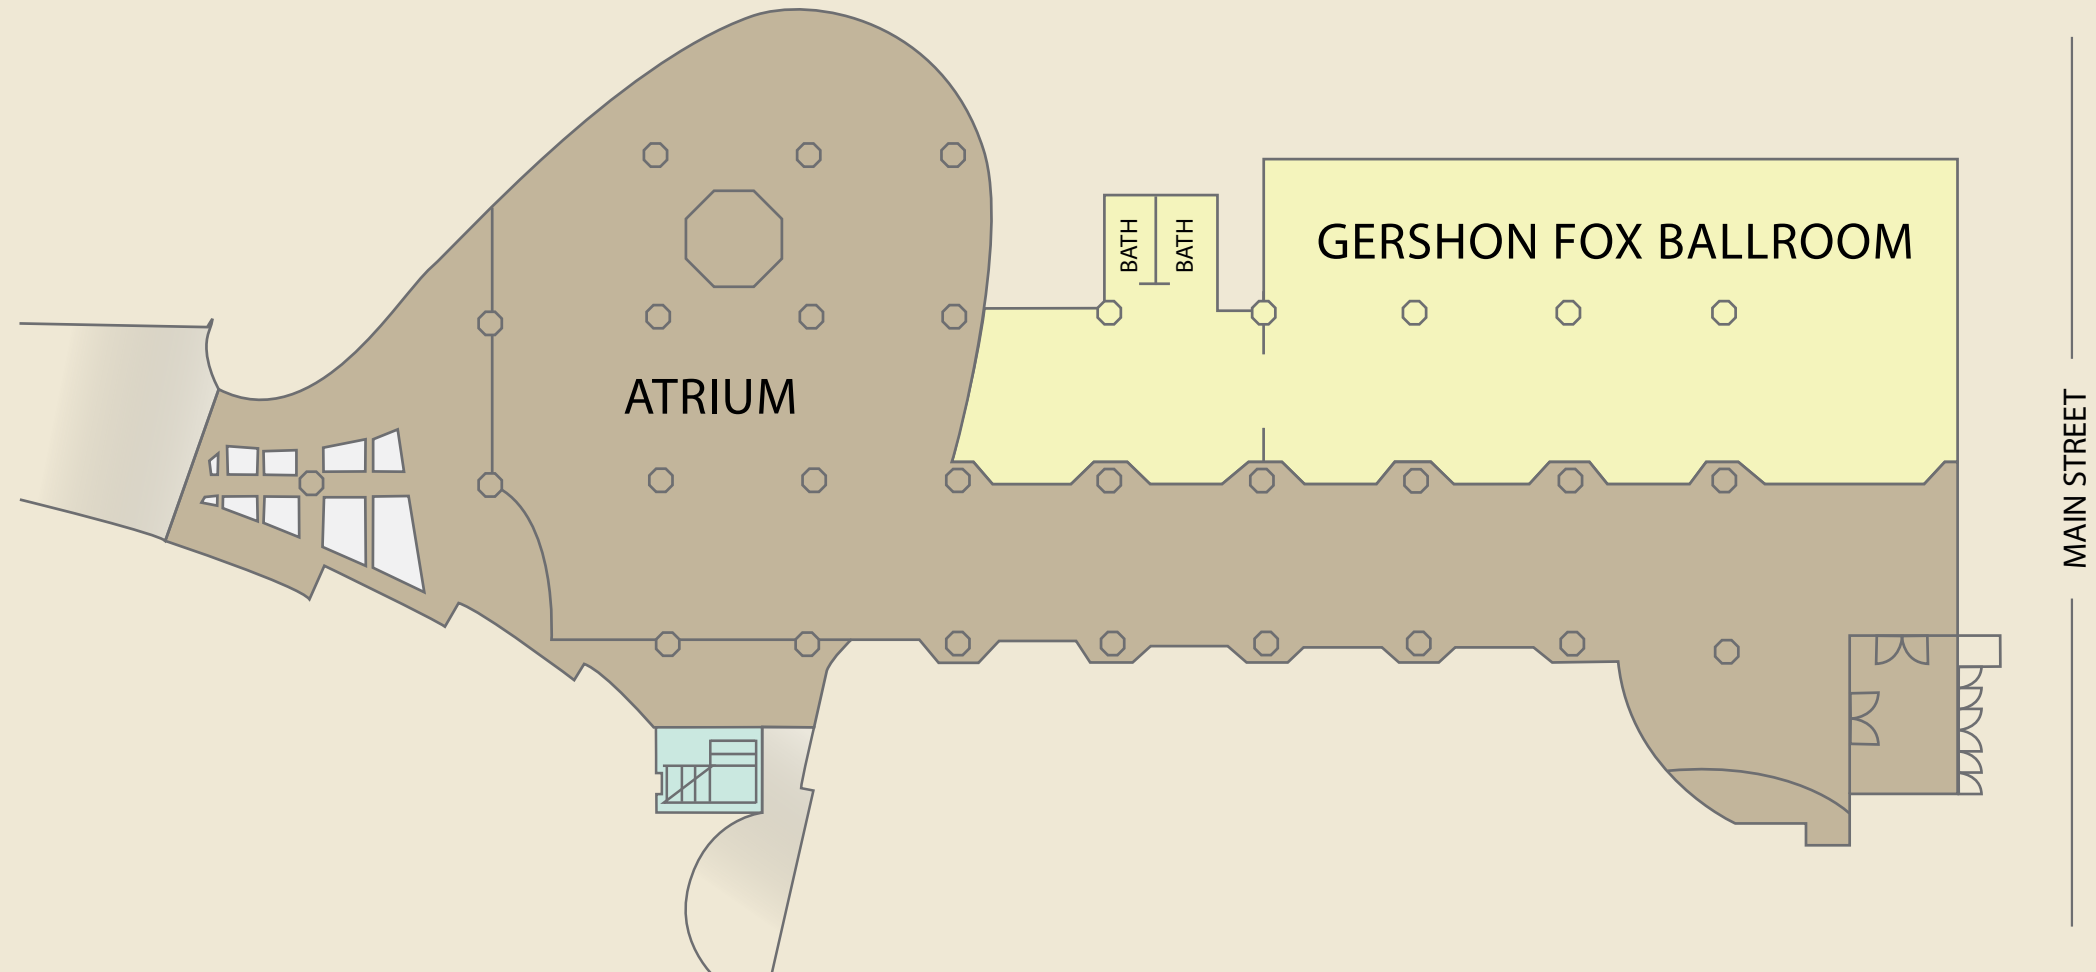

MARQUEE EVENTS

featuring the gershon fox ballroom

ERIC FOLEY PHOTOGRAPHY

HARTFORD, CONNECTICUT

THE GERSHON FOX BALLROOM
HARTFORD'S *most stylish* VENUE

MARQUEE EVENTS is the exclusive host to the Gershon Fox Ballroom and the Mezzanine Lounge. Located in the historic landmark G. Fox Building in downtown Hartford, we are in the center of it all. We are within walking distance from the Connecticut Convention Center, providing convenience for large conferences as they enjoy an evening reception filled with delicious food and cocktails here at Marquee. We are the perfect venue for any event – from formal evening galas and cocktail receptions to business luncheons. Corporate events large or intimate, Marquee can promise you a unique affair that you will never forget.

SETTING

Marquee Events featuring the Gershon Fox Ballroom, the Mezzanine Lounge and the Atrium at 960 Main offers everything you need to make your business beautiful, meeting memorable, and special event spectacular. Creative in approach and innovative in design, Marquee will provide a breath of fresh air for your attendees. In the right room, big plans come to life. Three in-house flexible state-of-the-art meeting rooms totaling 18,086 square feet conform to your every need. Conveniently located in the historic downtown Hartford's business district, our facility allows you to flow freely and conduct business with confidence while we take care of your guests' and clients' needs. The fabulous 5,332 square foot Gershon Fox Ballroom is your ticket to a spectacular event to remember.